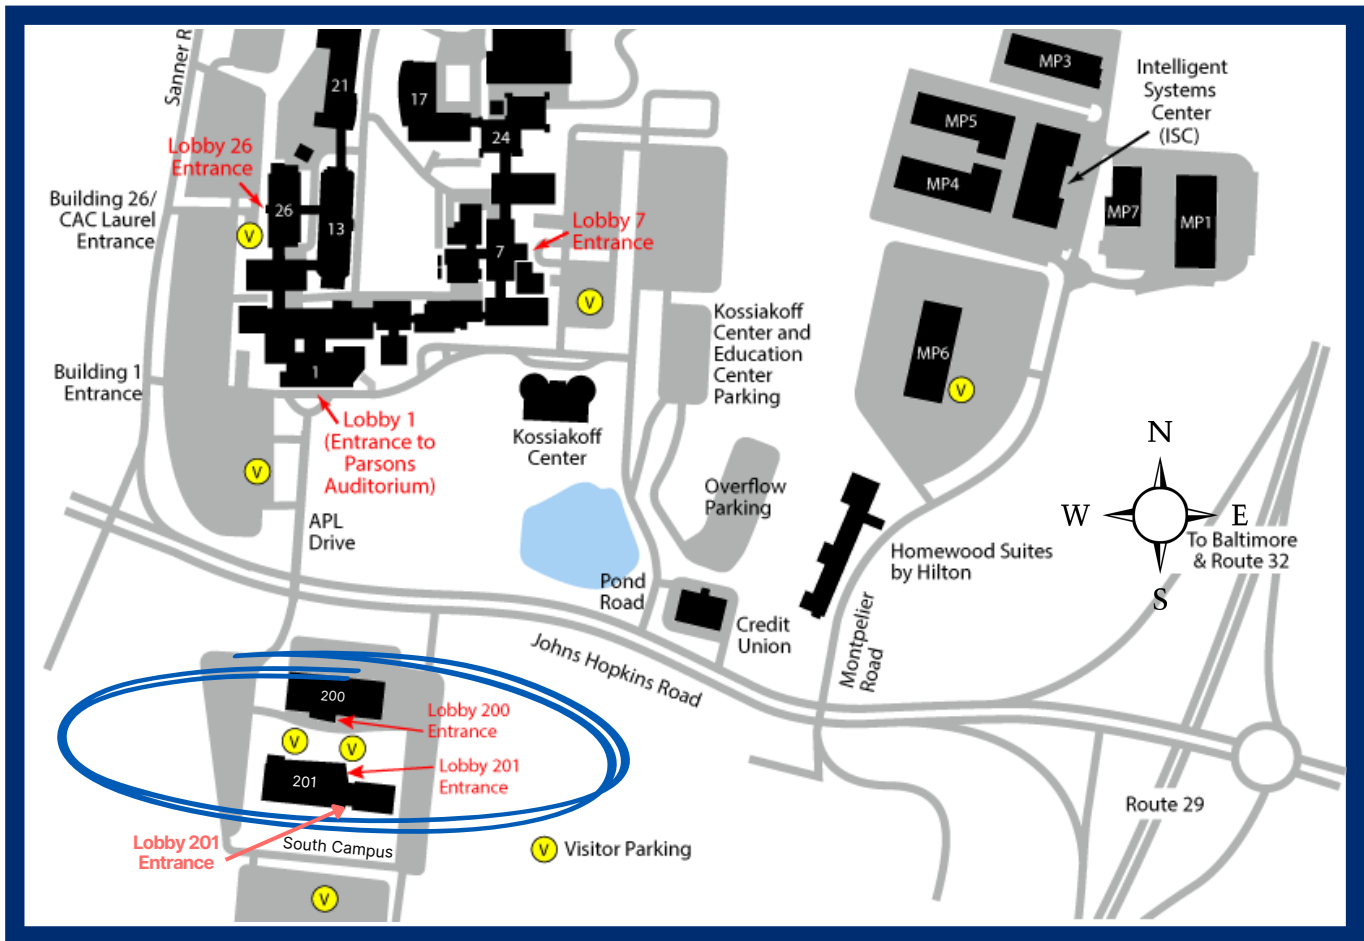

Campus Map & Parking Information

South Campus

Building 201

DIRECTIONS TO CAMPUS

- From Sanner Road make a right at the light on Johns Hopkins Road
- From Route 29 make a left at the light on Johns Hopkins Road

Detailed driving directions to South Campus can be found on the [JHU/APL website](#) under Entrances.

VISITOR PARKING

Visitor parking for events in Building 201 is available in the South Campus parking lots.

VIP visitors will have specific reserved parking spots, designated with signage. Please contact your APL visit point of contact to reserve VIP spots.

ADDITIONAL INFORMATION

- Disability Access Parking is available on the east and south side of Building 201
- Reserved parking for expectant mothers are located near the south entrance doors for ease of access to building
- Please do not park in designated ELT parking spots